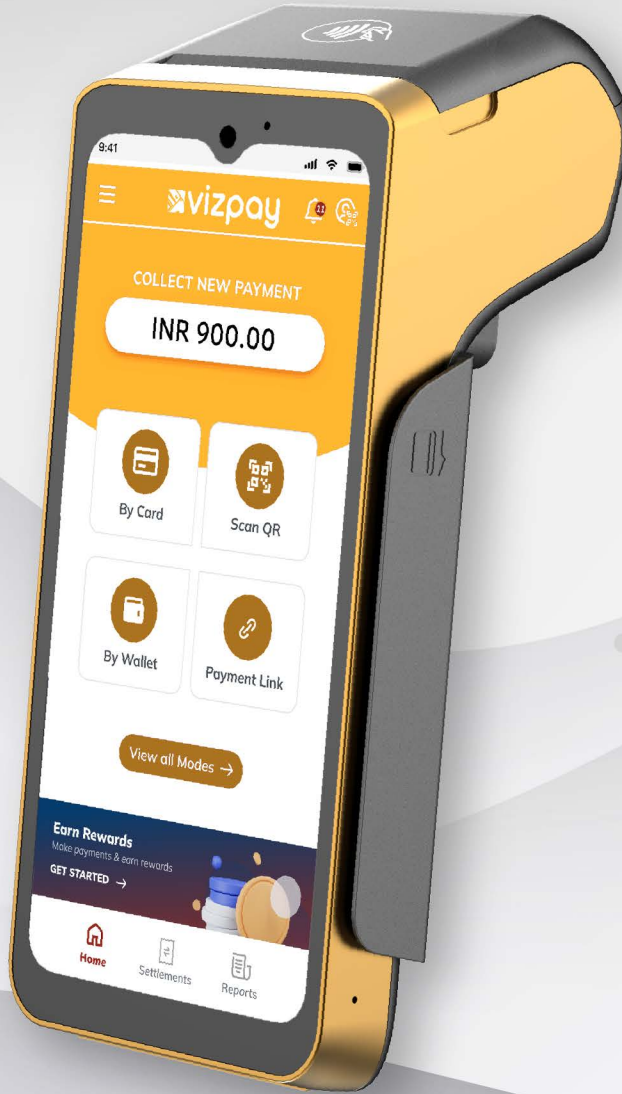

CARD & QR PAYMENTS

STORE BILLING & INVENTORY

TICKETING

PAY ON DELIVERY

PARKING

HoReCa

Cloud Based MDM

P3000

6.5" Touch Display
 Customer-facing LCD Display*
 Inbuilt 2" Printer
 Magstripe, IC, NFC, Fully Certified

P1000

5" Touch Display
 *Customer-facing LCD Display
 Inbuilt 2" Printer
 Magstripe, IC, NFC, Fully Certified

P700

6.5" Touch Display
 Printerless, Ultra-Portable
 Premium Sleek Design
 Magstripe, IC, NFC, Fully Certified

P500
 5" Touch Display
 Printerless, Ultra-Portable
 *Charging Dock & Smart Speaker
 Magstripe, IC, NFC, Fully Certified